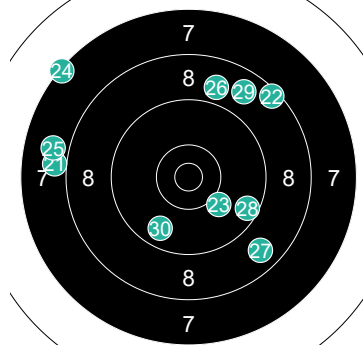

3 DUPINET Jean-Pierre

Score	Series	Total
8.2	82	
21	8	
22	8	
23	10	
24	7	
25	7	
26	8	
27	8	
28	9	
29	8	
30	9