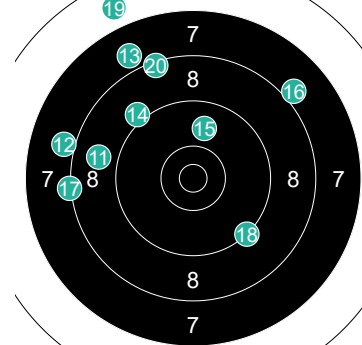

2 DUPINET Jean-Pierre

Score	Series	Total
8	80	
11	8	
12	8	
13	7	
14	9	
15	9	
16	8	
17	8	
18	9	
19	6	
20	8