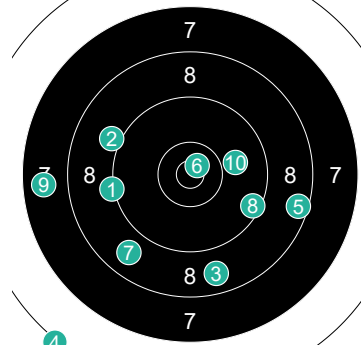

1 TOURNEUR Eric

Ring	Score	Count
1	9	0
2	9	0
3	8	0
4	6	0
5	8	0
6	10	0
7	8	0
8	9	0
9	7	0
10	9	0